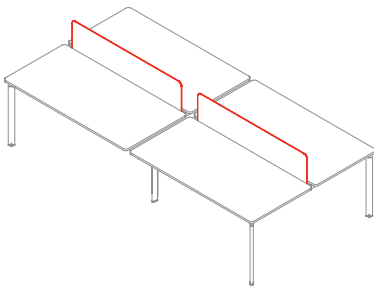

SCREENS

Front screen

1CV5180: L 55 P ¾ H 12
1CV5280: L 63 P ¾ H 12
1CV5380: L 71 P ¾ H 12

Front screen, one side equipped for magnetic fabric panel

1CV5181: L 55 P ¾ H 12
1CV5281: L 63 P ¾ H 12
1CV5381: L 71 P ¾ H 12

Front screen, two sides equipped for magnetic fabric panels

1CV5182: L 55 P ¾ H 12
1CV5282: L 63 P ¾ H 12
1CV5382: L 71 P ¾ H 12

Couple of multifunctional clamp for single front screen

1CV5933